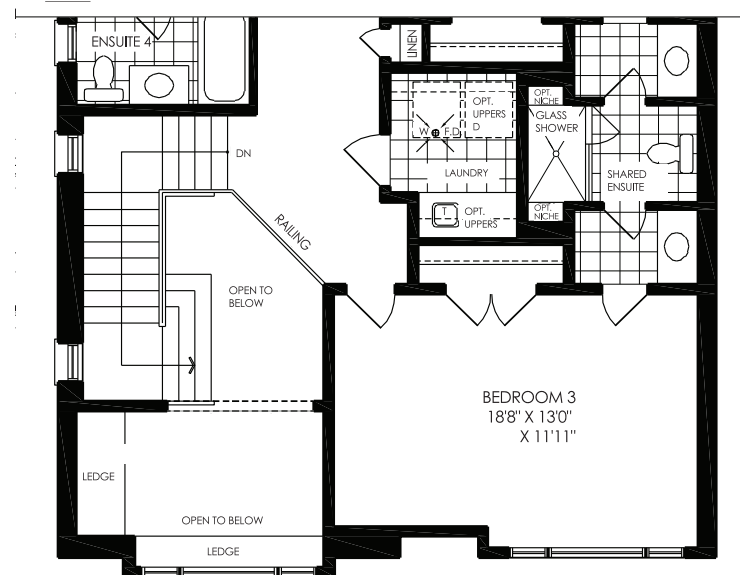

ANGUS GLEN™

SOUTH VILLAGE

GLOW (4005)

4000 SINGLES

ELEV. A
3,325 SQ. FT. – 4 BEDROOMS / 3 BATHS, 1 POWDER

ELEV. B
3,330 SQ. FT. – 4 BEDROOMS / 3 BATHS, 1 POWDER

GLOW (4005)

GROUND LEVEL ELEV A

SECOND LEVEL ELEV A

GROUND LEVEL ELEV B

SECOND LEVEL ELEV B

KYLEMORE[®]
LIVE. WELLNESS.

All dimensions, materials, specifications and drawings are approximate. Plans & Elevations may be mirror image. Window sizes may vary. Actual usable floor space may vary from the stated floor area square footage includes open to above area. Exterior elevations are an artist concept, not to scale and may vary from finished community. Furniture placement is intended as a guide and not included as part of the purchase. Figures, materials and terms subject to change at any time with the sole discretion of the Vendor. E. & O. E. September 2023.

ANGUS GLEN™

SOUTH VILLAGE

GLOW (4005)

4000 SINGLES

ELEV. C
3,310 SQ. FT. – 4 BEDROOMS / 3 BATHS, 1 POWDER

ELEV. D
3,315 SQ. FT. – 4 BEDROOMS / 3 BATHS, 1 POWDER

GLOW (4005)

GROUND LEVEL ELEV C

SECOND LEVEL ELEV C

GROUND LEVEL ELEV D

SECOND LEVEL ELEV D

KYLEMORE[®]
LIVE. WELLNESS.

All dimensions, materials, specifications and drawings are approximate. Plans & Elevations may be mirror image. Window sizes may vary. Actual usable floor space may vary from the stated floor area square footage includes open to above area. Exterior elevations are an artist concept, not to scale and may vary from finished community. Furniture placement is intended as a guide and not included as part of the purchase. Figures, materials and terms subject to change at any time with the sole discretion of the Vendor. E. & O. E. September 2023.