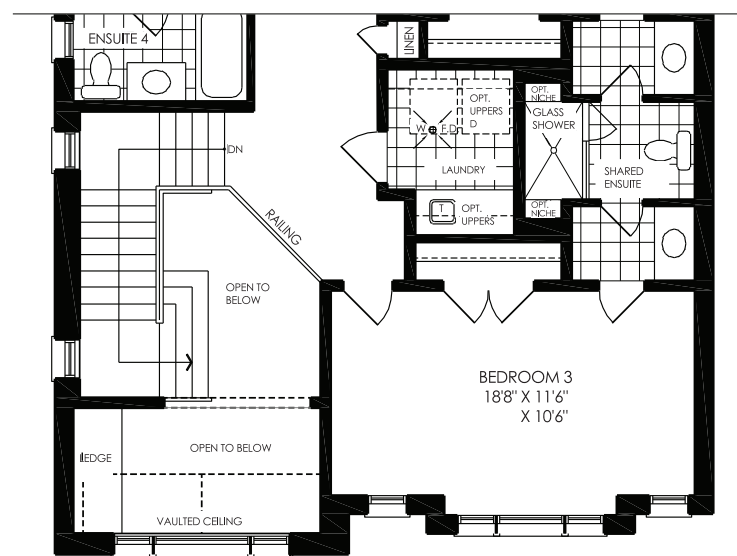

SECOND LEVEL ELEV A

GROUND LEVEL ELEV B

SECOND LEVEL ELEV B

KYLEMORE[®]
LIVE. WELLNESS.

All dimensions, materials, specifications and drawings are approximate. Plans & Elevations may be mirror image. Window sizes may vary. Actual usable floor space may vary from the stated floor area square footage includes open to above area. Exterior elevations are an artist concept, not to scale and may vary from finished community. Furniture placement is intended as a guide and not included as part of the purchase. Figures, materials and terms subject to change at any time with the sole discretion of the Vendor. E. & O. E. September 2023.

ANGUS GLEN™

SOUTH VILLAGE

GLOW (4005)

4000 SINGLES

ELEV. C
3,310 SQ. FT. – 4 BEDROOMS / 3 BATHS, 1 POWDER

ELEV. D
3,315 SQ. FT. – 4 BEDROOMS / 3 BATHS, 1 POWDER

GLOW (4005)

GROUND LEVEL ELEV C

SECOND LEVEL ELEV C

GROUND LEVEL ELEV D

SECOND LEVEL ELEV D

KYLEMORE[®]
LIVE. WELLNESS.

All dimensions, materials, specifications and drawings are approximate. Plans & Elevations may be mirror image. Window sizes may vary. Actual usable floor space may vary from the stated floor area square footage includes open to above area. Exterior elevations are an artist concept, not to scale and may vary from finished community. Furniture placement is intended as a guide and not included as part of the purchase. Figures, materials and terms subject to change at any time with the sole discretion of the Vendor. E. & O. E. September 2023.

ANGUS GLEN™

SOUTH VILLAGE

GLOW (WITH LOFT 4005)

4000 SINGLES

ELEV. A
4,380 SQ. FT. – 4 BEDROOMS / 4 BATHS, 1 POWDER

ELEV. B
4,385 SQ. FT. – 4 BEDROOMS / 4 BATHS, 1 POWDER

ANGUS GLEN™

SOUTH VILLAGE