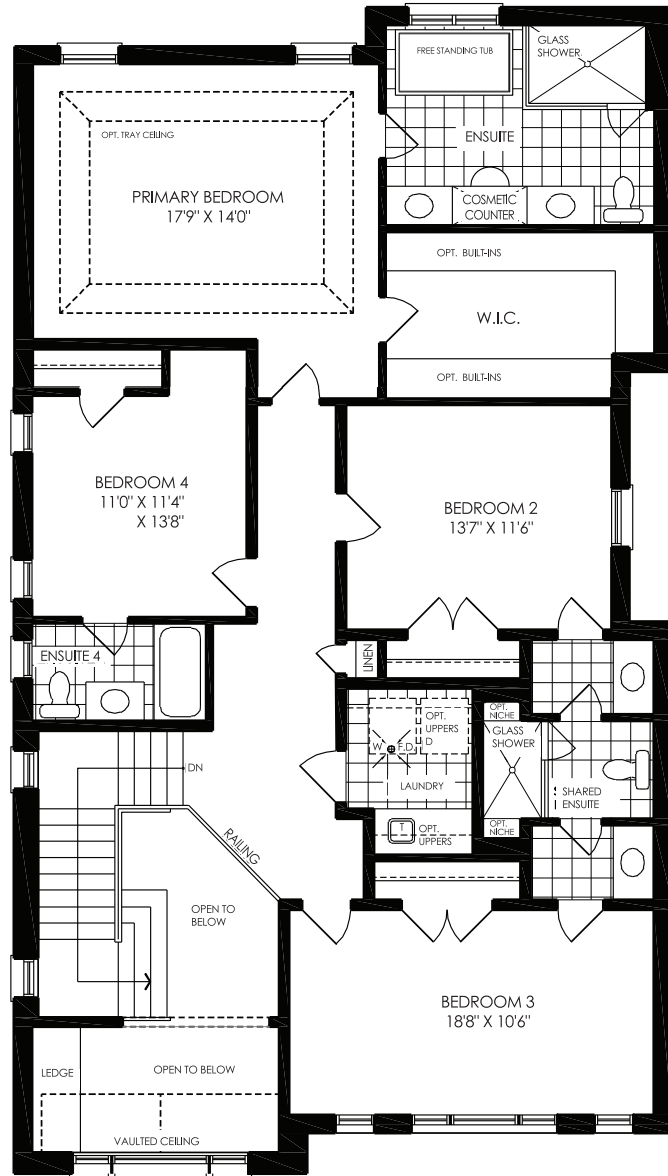

ANGUS GLEN™

SOUTH VILLAGE

GLOW (4005)

4000 SINGLES

ELEV. A
3,325 SQ. FT. – 4 BEDROOMS / 3 BATHS, 1 POWDER

ELEV. B
3,330 SQ. FT. – 4 BEDROOMS / 3 BATHS, 1 POWDER

GLOW (4005)

GROUND LEVEL ELEV A

SECOND LEVEL ELEV A

GROUND LEVEL ELEV B

SECOND LEVEL ELEV B

KYLEMORE[®]
LIVE. WELLNESS.

All dimensions, materials, specifications and drawings are approximate. Plans & Elevations may be mirror image. Window sizes may vary. Actual usable floor space may vary from the stated floor area square footage includes open to above area. Exterior elevations are an artist concept, not to scale and may vary from finished community. Furniture placement is intended as a guide and not included as part of the purchase. Figures, materials and terms subject to change at any time with the sole discretion of the Vendor. E. & O. E. September 2023.

ANGUS GLEN™

SOUTH VILLAGE

GLOW (4005)

4000 SINGLES

ELEV. C
3,310 SQ. FT. – 4 BEDROOMS / 3 BATHS, 1 POWDER

ELEV. D
3,315 SQ. FT. – 4 BEDROOMS / 3 BATHS, 1 POWDER

GLOW (4005)

GROUND LEVEL ELEV C

SECOND LEVEL ELEV C

GROUND LEVEL ELEV D

SECOND LEVEL ELEV D

KYLEMORE[®]
LIVE. WELLNESS.

All dimensions, materials, specifications and drawings are approximate. Plans & Elevations may be mirror image. Window sizes may vary. Actual usable floor space may vary from the stated floor area square footage includes open to above area. Exterior elevations are an artist concept, not to scale and may vary from finished community. Furniture placement is intended as a guide and not included as part of the purchase. Figures, materials and terms subject to change at any time with the sole discretion of the Vendor. E. & O. E. September 2023.