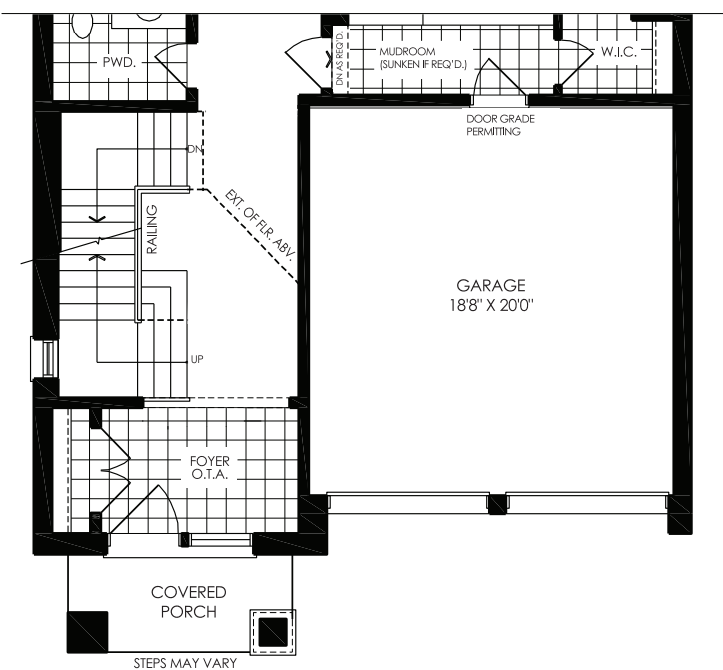

SECOND LEVEL ELEV A

GROUND LEVEL ELEV B

SECOND LEVEL ELEV B

KYLEMORE[®]
LIVE. WELLNESS.

All dimensions, materials, specifications and drawings are approximate. Plans & Elevations may be mirror image. Window sizes may vary. Actual usable floor space may vary from the stated floor area square footage includes open to above area. Exterior elevations are an artist concept, not to scale and may vary from finished community. Furniture placement is intended as a guide and not included as part of the purchase. Figures, materials and terms subject to change at any time with the sole discretion of the Vendor. E. & O. E. September 2023.

ANGUS GLEN™

SOUTH VILLAGE

GLOW (4005)

4000 SINGLES

ELEV. C
3,310 SQ. FT. – 4 BEDROOMS / 3 BATHS, 1 POWDER

ELEV. D
3,315 SQ. FT. – 4 BEDROOMS / 3 BATHS, 1 POWDER

GLOW (4005)

GROUND LEVEL ELEV C

SECOND LEVEL ELEV C

GROUND LEVEL ELEV D

SECOND LEVEL ELEV D

KYLEMORE[®]
LIVE. WELLNESS.

All dimensions, materials, specifications and drawings are approximate. Plans & Elevations may be mirror image. Window sizes may vary. Actual usable floor space may vary from the stated floor area square footage includes open to above area. Exterior elevations are an artist concept, not to scale and may vary from finished community. Furniture placement is intended as a guide and not included as part of the purchase. Figures, materials and terms subject to change at any time with the sole discretion of the Vendor. E. & O. E. September 2023.

ANGUS GLEN™

SOUTH VILLAGE

GLOW (WITH LOFT 4005)

4000 SINGLES

ELEV. A
4,380 SQ. FT. – 4 BEDROOMS / 4 BATHS, 1 POWDER

ELEV. B
4,385 SQ. FT. – 4 BEDROOMS / 4 BATHS, 1 POWDER

ANGUS GLEN™

SOUTH VILLAGE