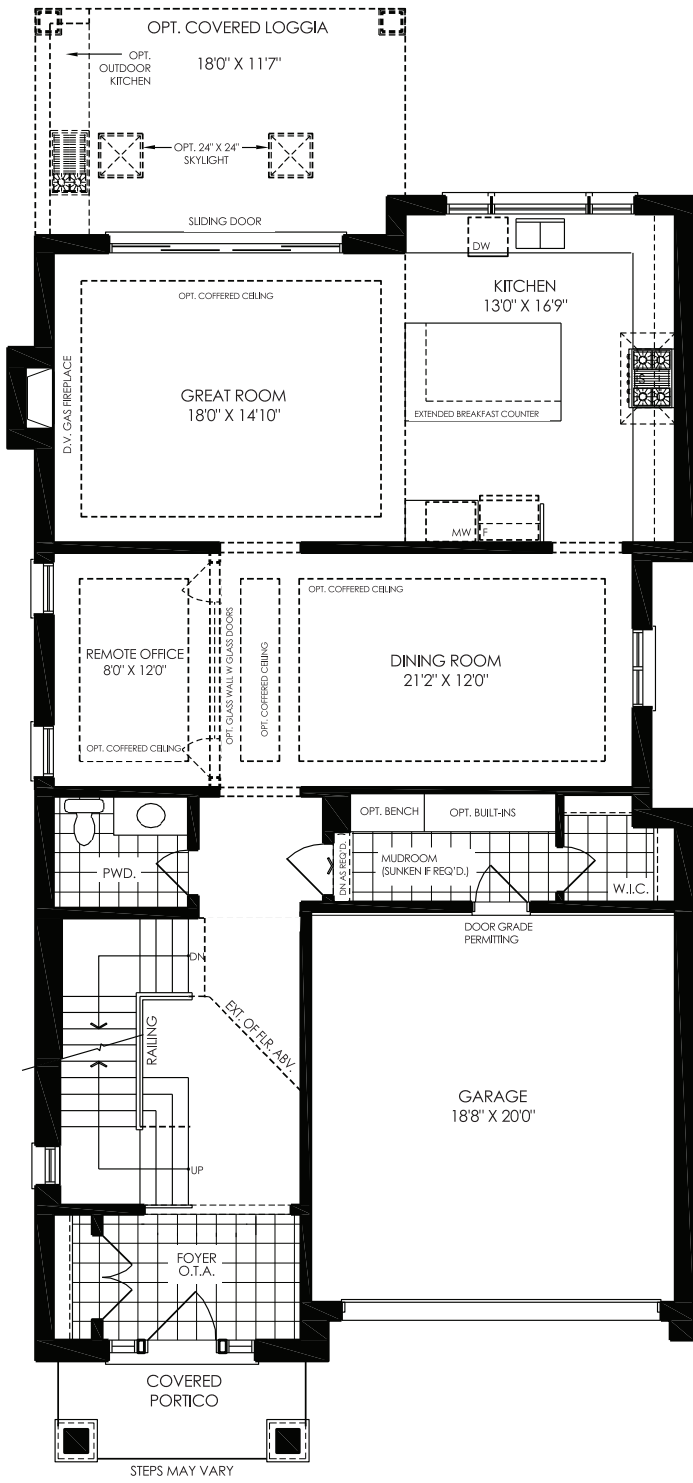

ANGUS GLEN™

SOUTH VILLAGE

GLOW (4005)

4000 SINGLES

ELEV. A
3,325 SQ. FT. – 4 BEDROOMS / 3 BATHS, 1 POWDER

ELEV. B
3,330 SQ. FT. – 4 BEDROOMS / 3 BATHS, 1 POWDER

GLOW (4005)

GROUND LEVEL ELEV A

SECOND LEVEL ELEV A

GROUND LEVEL ELEV B

SECOND LEVEL ELEV B

KYLEMORE[®]
LIVE. WELLNESS.

All dimensions, materials, specifications and drawings are approximate. Plans & Elevations may be mirror image. Window sizes may vary. Actual usable floor space may vary from the stated floor area square footage includes open to above area. Exterior elevations are an artist concept, not to scale and may vary from finished community. Furniture placement is intended as a guide and not included as part of the purchase. Figures, materials and terms subject to change at any time with the sole discretion of the Vendor. E. & O. E. September 2023.

ANGUS GLEN™

SOUTH VILLAGE

GLOW (4005)

4000 SINGLES

ELEV. C
3,310 SQ. FT. – 4 BEDROOMS / 3 BATHS, 1 POWDER

ELEV. D
3,315 SQ. FT. – 4 BEDROOMS / 3 BATHS, 1 POWDER

GLOW (4005)

GROUND LEVEL ELEV C

SECOND LEVEL ELEV C

GROUND LEVEL ELEV D

SECOND LEVEL ELEV D

KYLEMORE[®]
LIVE. WELLNESS.

All dimensions, materials, specifications and drawings are approximate. Plans & Elevations may be mirror image. Window sizes may vary. Actual usable floor space may vary from the stated floor area square footage includes open to above area. Exterior elevations are an artist concept, not to scale and may vary from finished community. Furniture placement is intended as a guide and not included as part of the purchase. Figures, materials and terms subject to change at any time with the sole discretion of the Vendor. E. & O. E. September 2023.