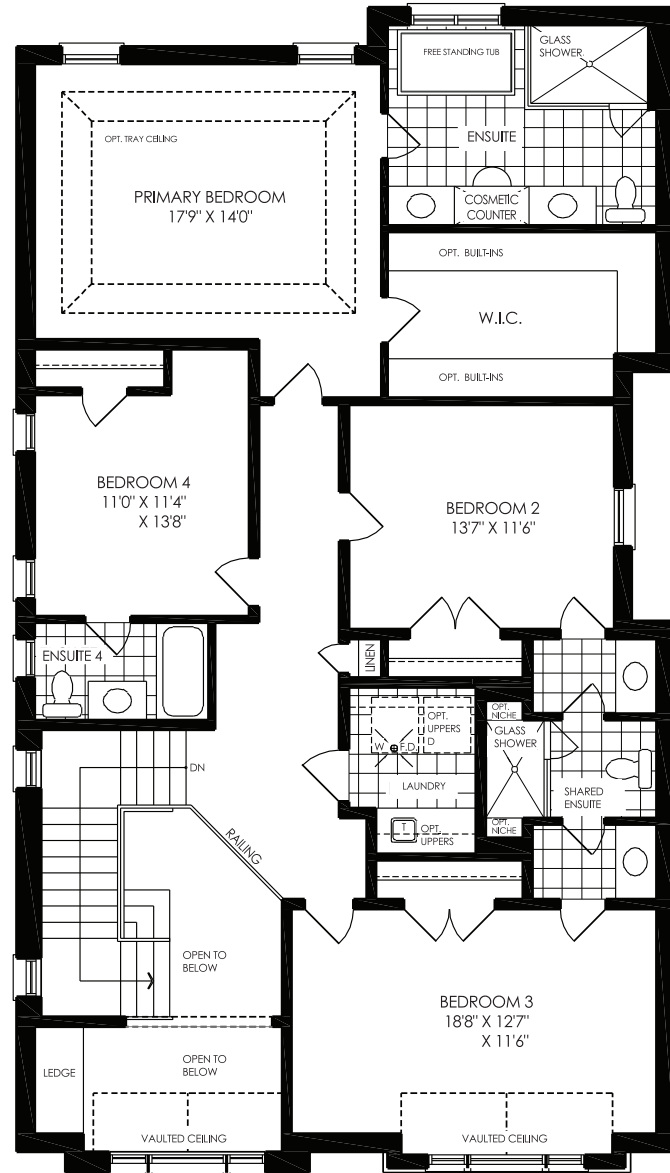

ANGUS GLEN™

SOUTH VILLAGE

GLOW (4005)

4000 SINGLES

ELEV. A
3,325 SQ. FT. – 4 BEDROOMS / 3 BATHS, 1 POWDER

ELEV. B
3,330 SQ. FT. – 4 BEDROOMS / 3 BATHS, 1 POWDER

GLOW (4005)

GROUND LEVEL ELEV A

SECOND LEVEL ELEV A

GROUND LEVEL ELEV B

SECOND LEVEL ELEV B

KYLEMORE[®]
LIVE. WELLNESS.

All dimensions, materials, specifications and drawings are approximate. Plans & Elevations may be mirror image. Window sizes may vary. Actual usable floor space may vary from the stated floor area square footage includes open to above area. Exterior elevations are an artist concept, not to scale and may vary from finished community. Furniture placement is intended as a guide and not included as part of the purchase. Figures, materials and terms subject to change at any time with the sole discretion of the Vendor. E. & O. E. September 2023.

ANGUS GLEN™

SOUTH VILLAGE

GLOW (4005)

4000 SINGLES

ELEV. C
3,310 SQ. FT. – 4 BEDROOMS / 3 BATHS, 1 POWDER

ELEV. D
3,315 SQ. FT. – 4 BEDROOMS / 3 BATHS, 1 POWDER

GLOW (4005)

GROUND LEVEL ELEV C

SECOND LEVEL ELEV C

GROUND LEVEL ELEV D

SECOND LEVEL ELEV D

KYLEMORE[®]
LIVE. WELLNESS.

All dimensions, materials, specifications and drawings are approximate. Plans & Elevations may be mirror image. Window sizes may vary. Actual usable floor space may vary from the stated floor area square footage includes open to above area. Exterior elevations are an artist concept, not to scale and may vary from finished community. Furniture placement is intended as a guide and not included as part of the purchase. Figures, materials and terms subject to change at any time with the sole discretion of the Vendor. E. & O. E. September 2023.