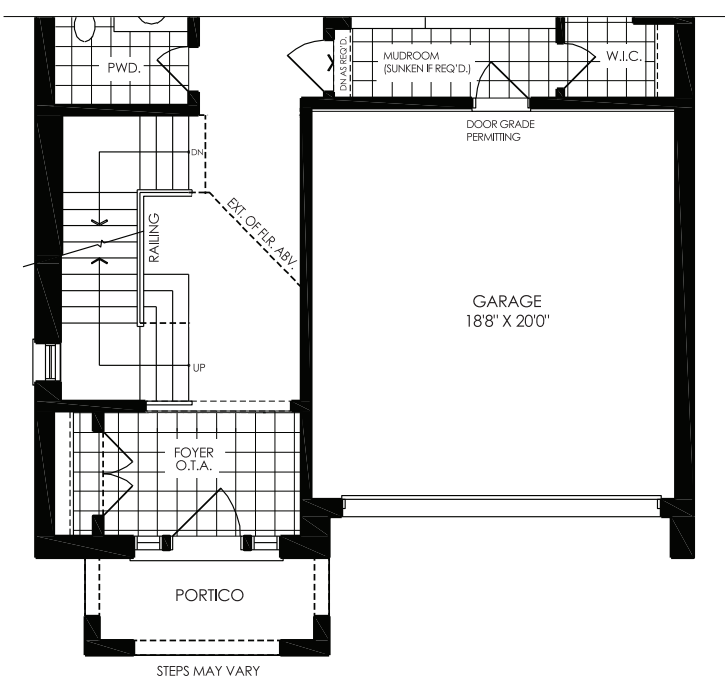

ANGUS GLEN™

SOUTH VILLAGE

GLOW (4005)

4000 SINGLES

ELEV. A
3,325 SQ. FT. – 4 BEDROOMS / 3 BATHS, 1 POWDER

ELEV. B
3,330 SQ. FT. – 4 BEDROOMS / 3 BATHS, 1 POWDER

GLOW (4005)

GROUND LEVEL ELEV A

SECOND LEVEL ELEV A

GROUND LEVEL ELEV B

SECOND LEVEL ELEV B

KYLEMORE[®]
LIVE. WELLNESS.

All dimensions, materials, specifications and drawings are approximate. Plans & Elevations may be mirror image. Window sizes may vary. Actual usable floor space may vary from the stated floor area square footage includes open to above area. Exterior elevations are an artist concept, not to scale and may vary from finished community. Furniture placement is intended as a guide and not included as part of the purchase. Figures, materials and terms subject to change at any time with the sole discretion of the Vendor. E. & O. E. September 2023.

ANGUS GLEN™

SOUTH VILLAGE

GLOW (4005)

4000 SINGLES

ELEV. C
3,310 SQ. FT. – 4 BEDROOMS / 3 BATHS, 1 POWDER

ELEV. D
3,315 SQ. FT. – 4 BEDROOMS / 3 BATHS, 1 POWDER

GLOW (4005)

GROUND LEVEL ELEV C