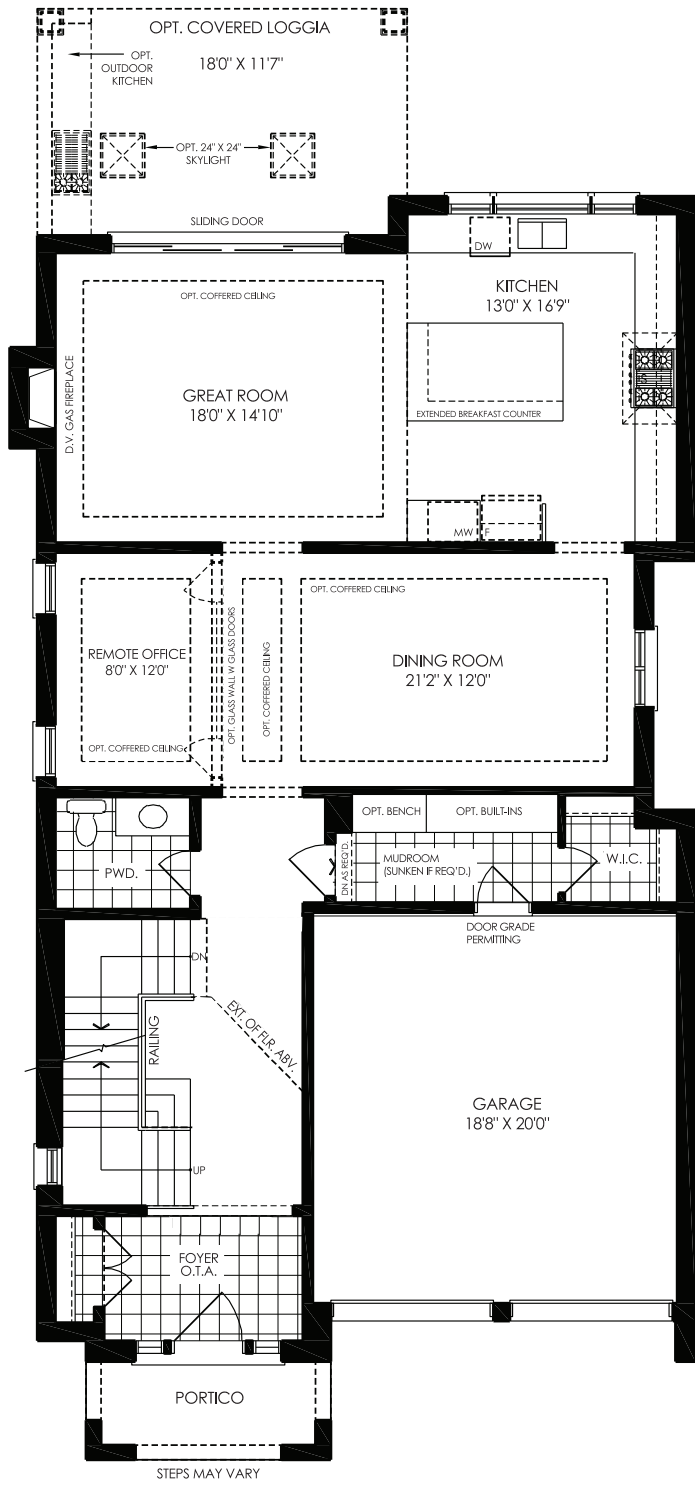

ANGUS GLEN™

SOUTH VILLAGE

GLOW (4005)

4000 SINGLES

ELEV. A
3,325 SQ. FT. – 4 BEDROOMS / 3 BATHS, 1 POWDER

ELEV. B
3,330 SQ. FT. – 4 BEDROOMS / 3 BATHS, 1 POWDER

GLOW (4005)

GROUND LEVEL ELEV A

SECOND LEVEL ELEV A

GROUND LEVEL ELEV B

SECOND LEVEL ELEV B

KYLEMORE[®]
LIVE. WELLNESS.

All dimensions, materials, specifications and drawings are approximate. Plans & Elevations may be mirror image. Window sizes may vary. Actual usable floor space may vary from the stated floor area square footage includes open to above area. Exterior elevations are an artist concept, not to scale and may vary from finished community. Furniture placement is intended as a guide and not included as part of the purchase. Figures, materials and terms subject to change at any time with the sole discretion of the Vendor. E. & O. E. September 2023.

ANGUS GLEN™

SOUTH VILLAGE

GLOW (4005)

4000 SINGLES

ELEV. C
3,310 SQ. FT. – 4 BEDROOMS / 3 BATHS, 1 POWDER

ELEV. D
3,315 SQ. FT. – 4 BEDROOMS / 3 BATHS, 1 POWDER

GLOW (4005)

GROUND LEVEL ELEV C

SECOND LEVEL ELEV C

GROUND LEVEL ELEV D

SECOND LEVEL ELEV D

KYLEMORE[®]
LIVE. WELLNESS.

All dimensions, materials, specifications and drawings are approximate. Plans & Elevations may be mirror image. Window sizes may vary. Actual usable floor space may vary from the stated floor area square footage includes open to above area. Exterior elevations are an artist concept, not to scale and may vary from finished community. Furniture placement is intended as a guide and not included as part of the purchase. Figures, materials and terms subject to change at any time with the sole discretion of the Vendor. E. & O. E. September 2023.